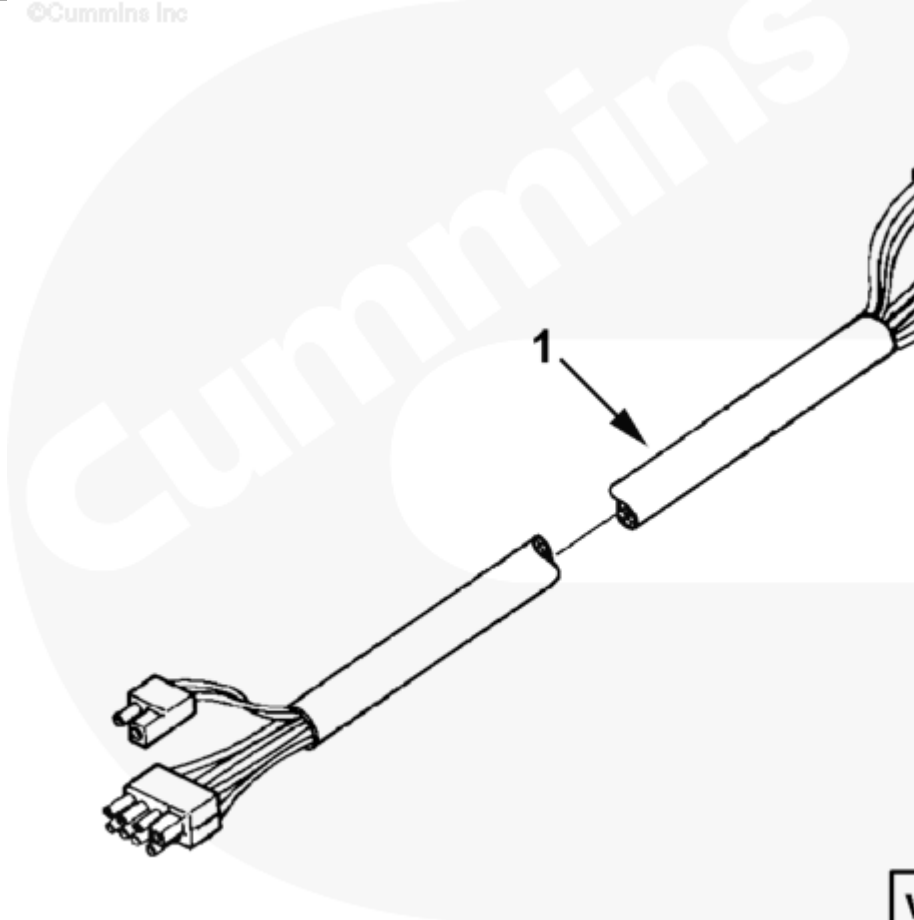

**wr900ga**

Cart	Ref No	Part Number	Part Description	Required	Remarks
<a href="#">View My Cart</a>					
		<a href="#">EG9071</a>	Engine Instrument Panel		<a href="#">Harness, Wiring...(More)</a>
					Engine Cylinders: 4/6
					Wiring Harness Provided: Yes
					Wiring Harness Length: 30
					Ft. Each
					Wiring Harness Qty: 1
<input type="checkbox"/>	1	<a href="#">3913601</a>	Wiring Harness	1	